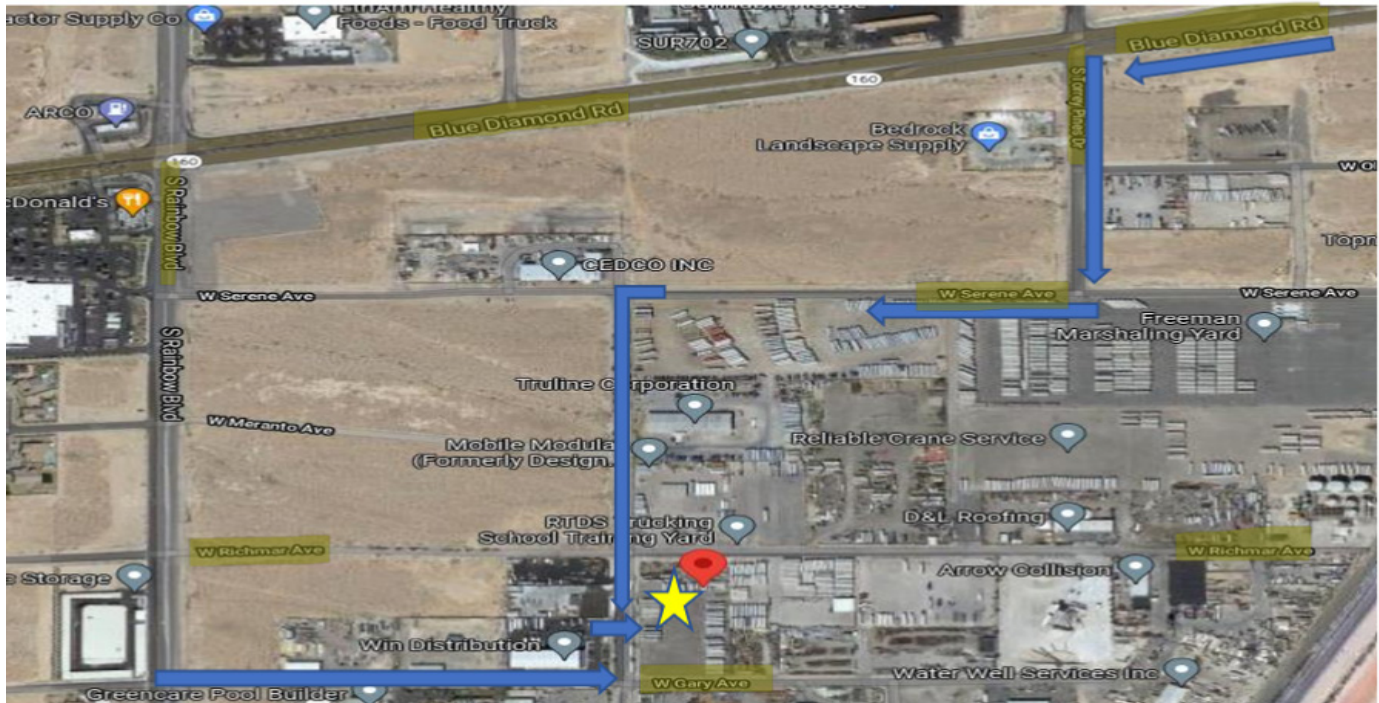

MARSHALLING YARD INFORMATION

Western Roofing Expo

L170280926

Paris Hotel Las Vegas | Las Vegas, NV

September 28-29, 2026

Event Site Address

Paris Hotel Las Vegas
3655 Las Vegas Blvd. S
Las Vegas, NV 89109

Marshalling Yard Address

9566 Redwood St
Las Vegas, NV 89139

36°00'59.0"N 115°14'17.7"W

Map

Marshalling Yard Hours of Operation

GENERAL MOVE IN

Saturday, September 26, 2026
Sunday, September 27, 2026

Yard Open

10:00AM
7:00AM

Receiving Cut Off

3:30PM
3:30PM

Yard Close

3:30PM
3:30PM

EXHIBITOR MOVE-OUT

Tuesday, September 29, 2026
Wednesday, September 30, 2026

Yard Open

3:00PM
6:00AM

Yard Close

9:00PM
11:00AM

ALL DRIVERS MUST BE CHECKED IN BY: Wednesday, September 30, 2026 | 11:00 AM